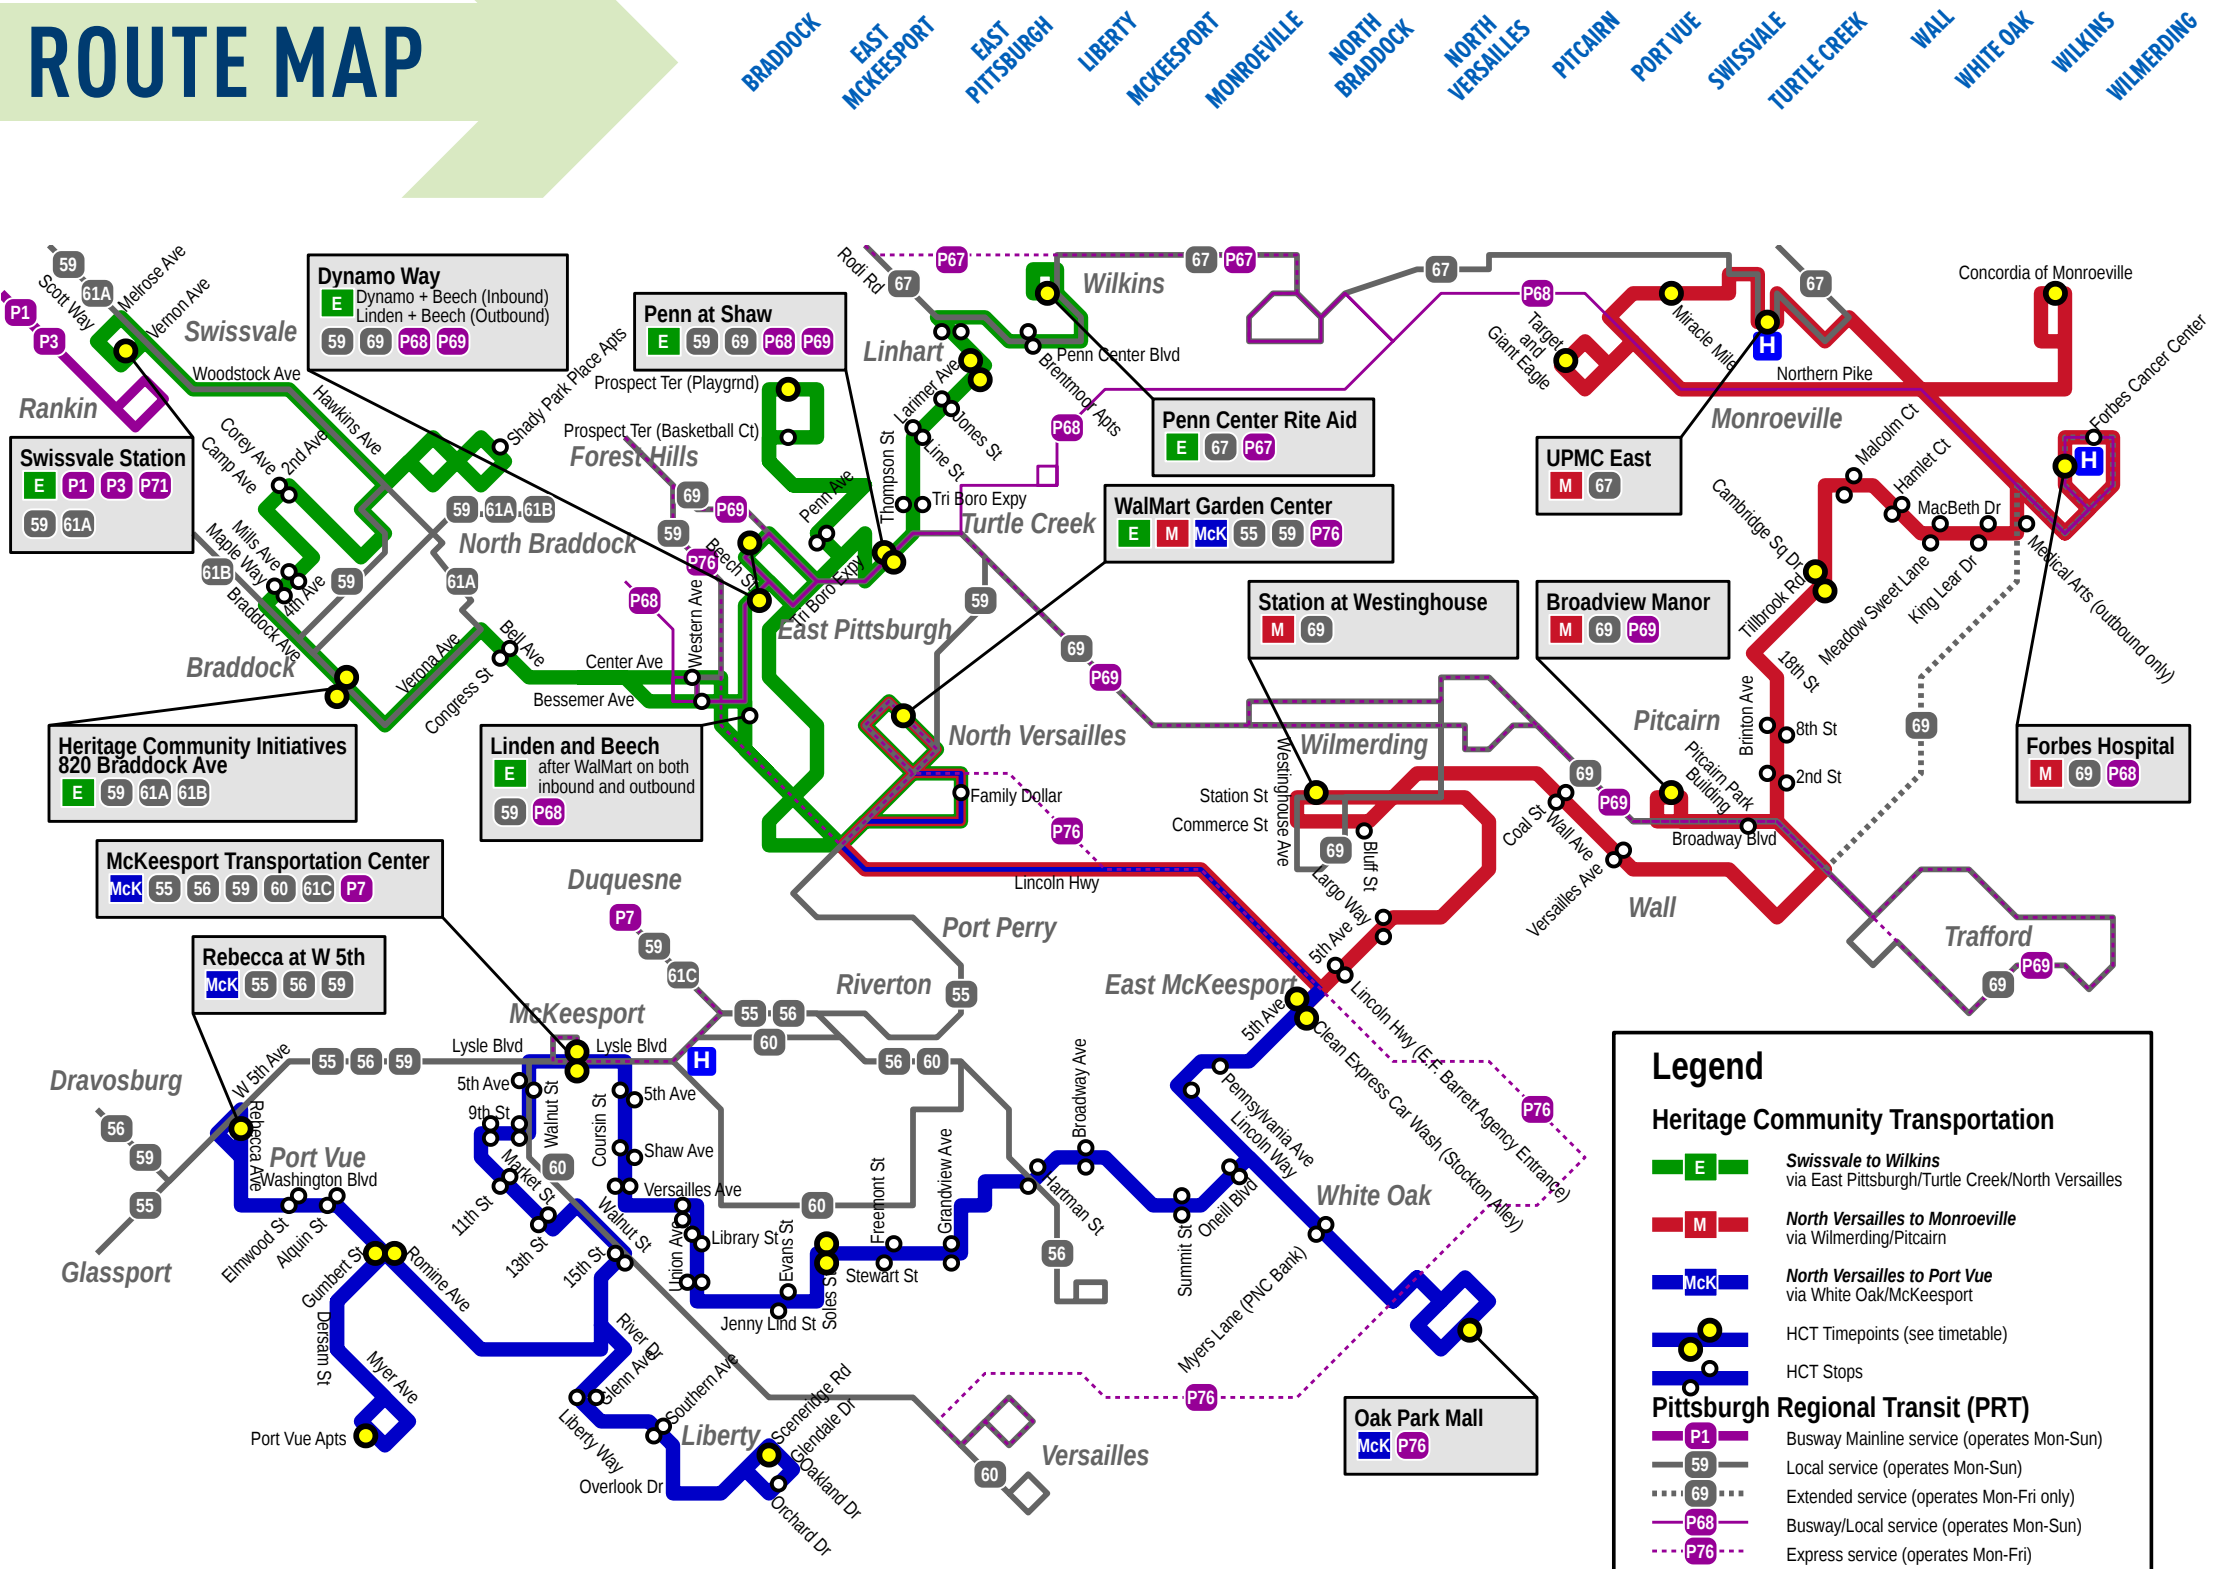

**HOURS OF OPERATION**

**EAST PITTSBURGH ROUTE**

Monday-Friday 5:35am - 10:28pm  
 Saturday 8:00am - 8:03pm  
 Holidays 7:33am - 6:54pm

**MCKEESPORT ROUTE**

Monday-Friday 5:15am - 9:38pm  
 Saturday No Service  
 Holidays 6:50am - 7:03pm

# ROUTE MAP AND SCHEDULE

EFFECTIVE 4/1/2025  
 PRINTED 3/28/2025

## ROUTE MAP

**Legend**

**Heritage Community Transportation**

- E** Swissvale to Wilkins via East Pittsburgh/Turtle Creek/North Versailles
- M** North Versailles to Monroeville via Wilmerding/Pitcairn
- Mck** North Versailles to Port Vue via White Oak/McKeesport
- HCT Timepoints** (see timetable)
- HCT Stops**